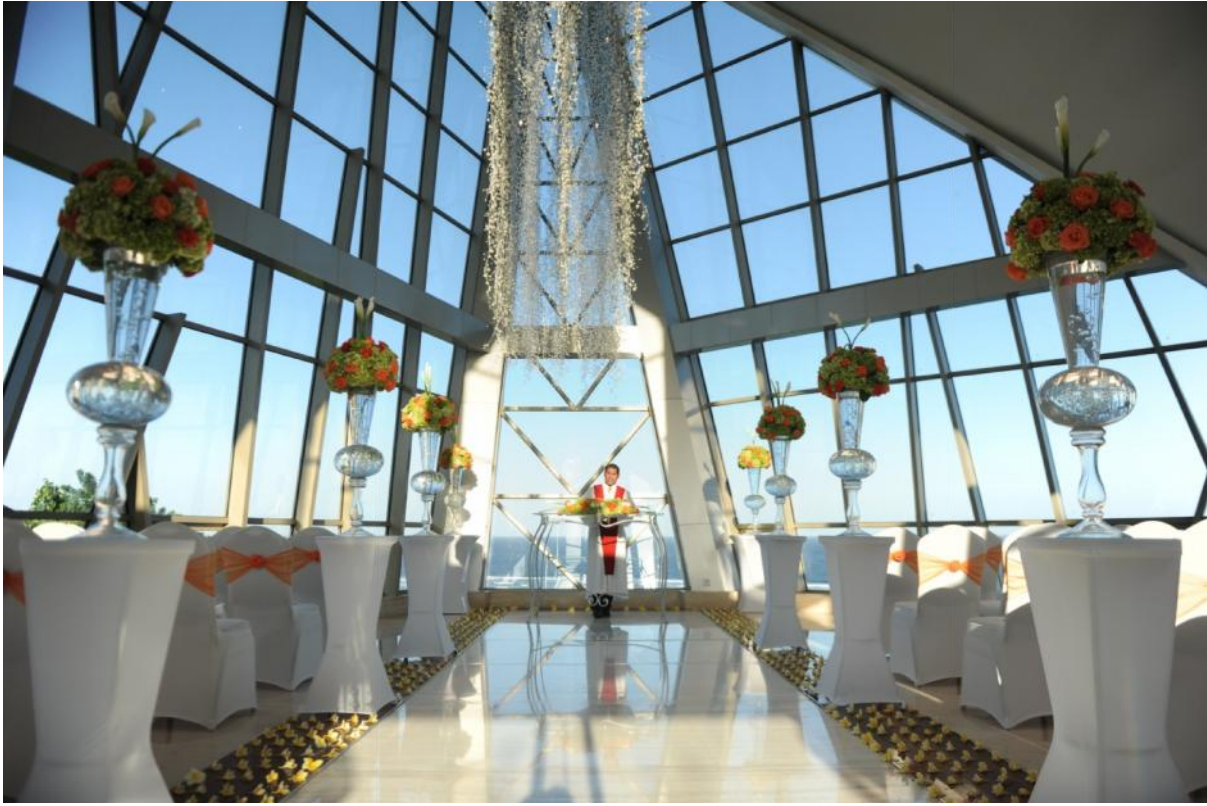

My Pearl Chapel Wedding Orange, Purple or Pink