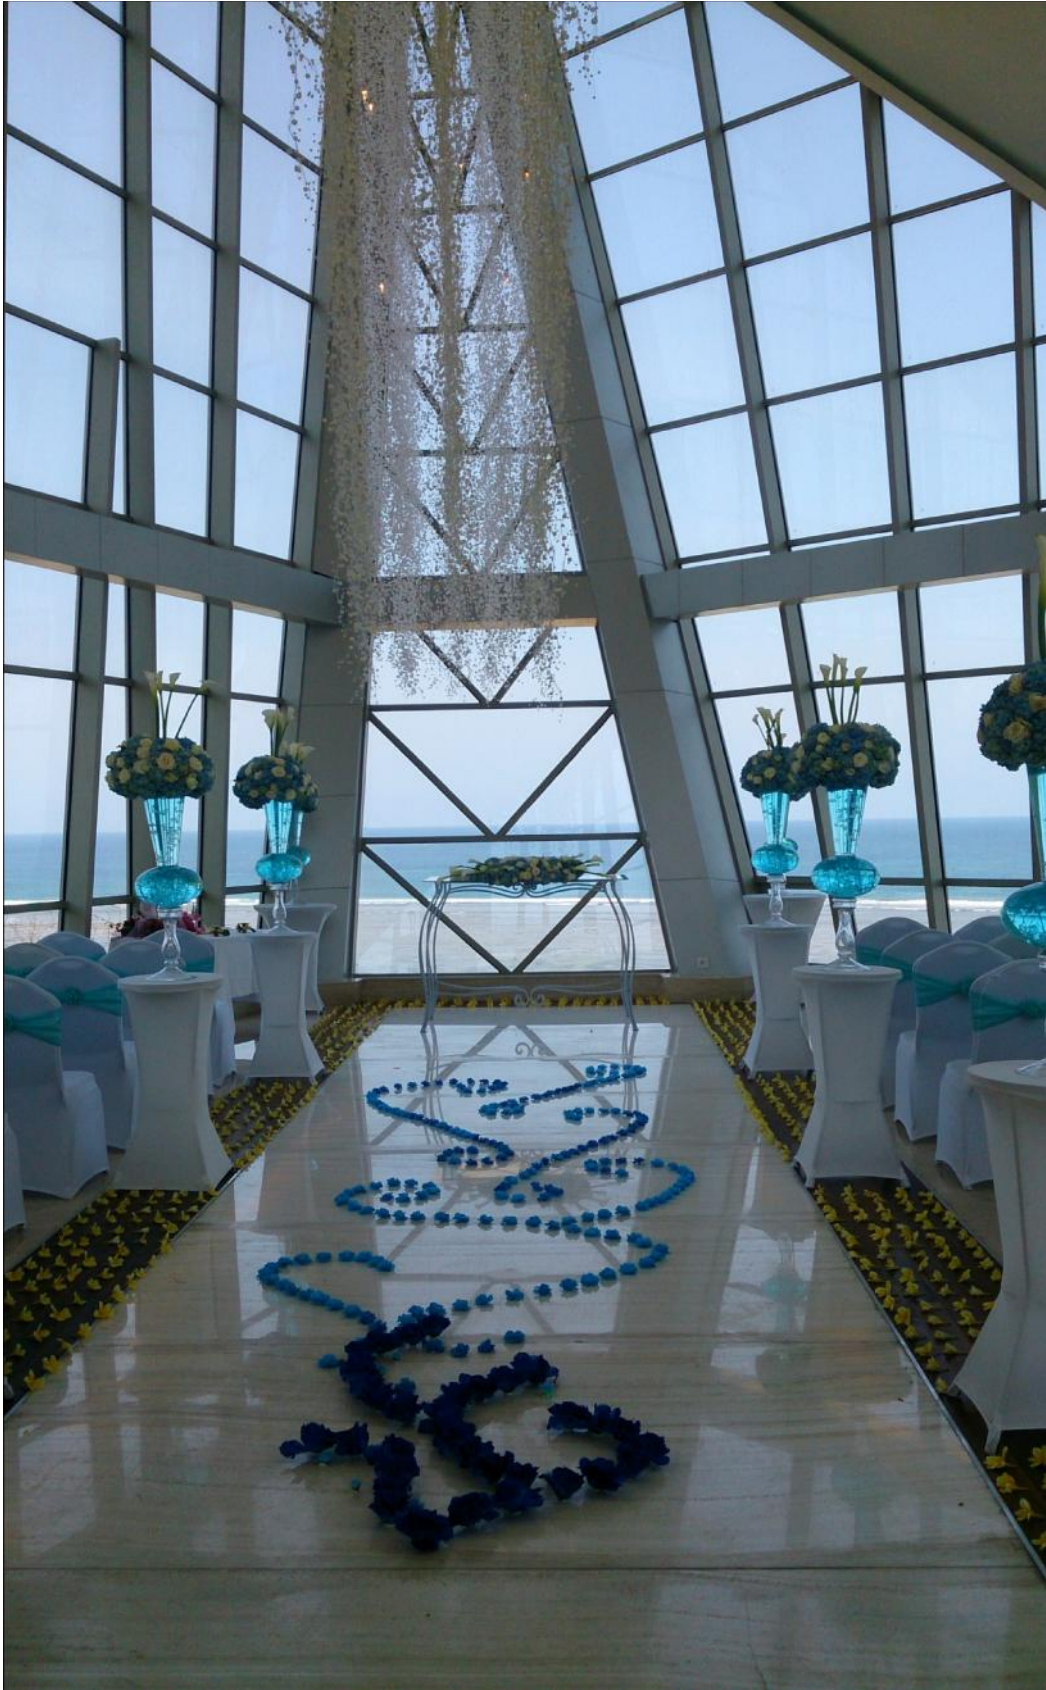

My Pearl Chapel Wedding